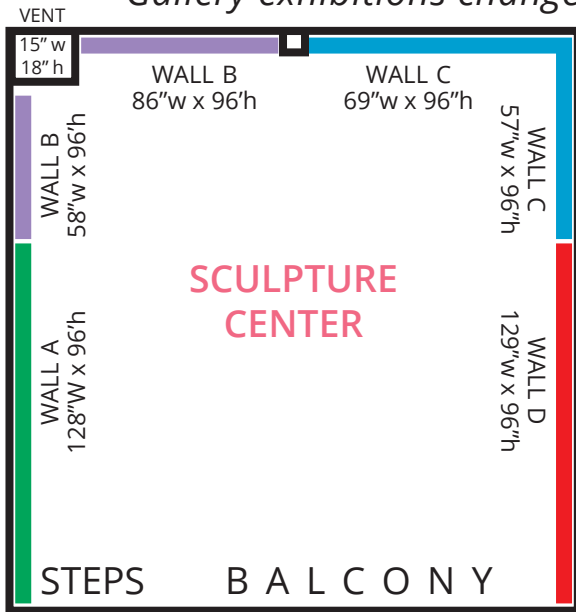

# GALLERY 113

*“The HEART of the ART”*

Santa Barbara Art Association Members Gallery

No. 8, La Arcada Court, 1114 State St, Santa Barbara, CA 93101

805.965.6611 [www.gallery113sb.com](http://www.gallery113sb.com)

*Gallery exhibitions change each month. Join us on 1st Thursday!*

2nd LEVEL

**2nd LEVEL:**

**FEATURED ARTISTS**

WALLS: A B C D

● ● ● ●

● SCULPTURE CENTER

**GROUND LEVEL:**

- ARTIST of the Month
- Featured Artist: Small Wall-BACK
- Featured Artist: Small Wall-FRONT
- GROUP WALLS 1, 2, 3, 4:  
SBAA Artists Group Exhibition
- JEWELRY by SBAA Member Artists
- BINS Art by SBAA Member Artists

SBAA member artists host the gallery greeting visitors each day. Please stop by and say hi and find out how you too may become a member and exhibit your art at our unique two-level gallery.

No. 8, La Arcada Court  
1114 State St, Santa Barbara, CA 93101  
**La Arcada WALKWAY**